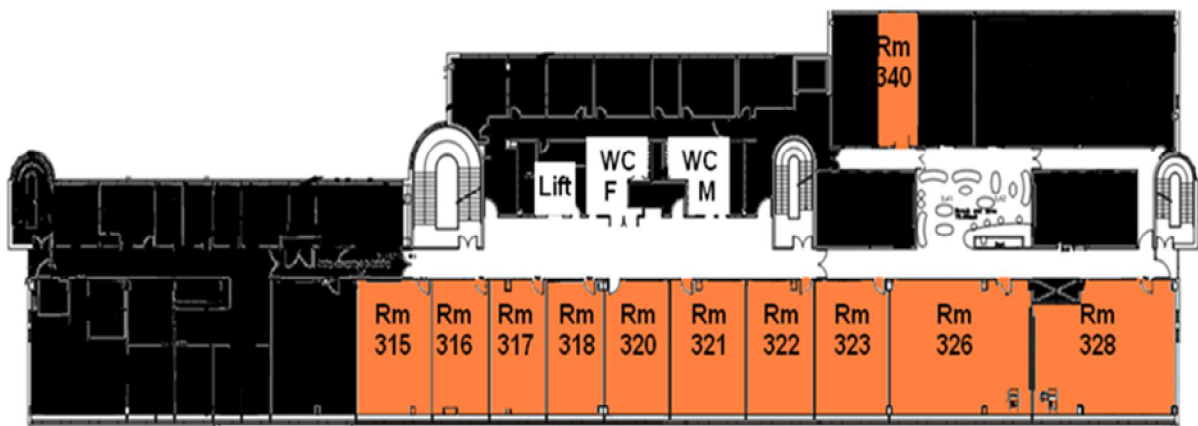

89th MPEG / 31st JVT/ 38th ITU-T VCEG Meetings
27th June – 3 July 2009
Queen Mary University of London
Francis Bancroft Building
Room allocations

FIRST FLOOR PLAN

Rm CMLT – AVC is located in the ground floor next to Francis Bancroft building entrance

THIRD FLOOR PLAN

Rm 316 – MXM
 Rm 317 – MPEG-V
 Rm 318 – Font Format
 Rm 320 – Appl Format

Rm 321 – 3DVC
 Rm 322 – MPEG-7
 Rm 323 – RVC
 Rm 315 – 3DGC

Rm 315 – HoD/Chairs
 Rm 326 – Systems
 Rm 328 – Requirements
 Rm 340 – Evaluation