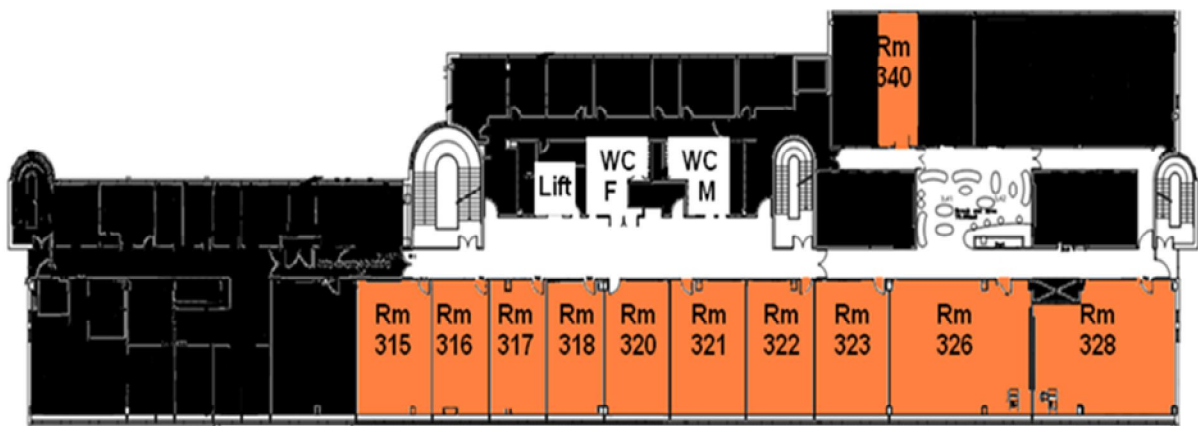

**89<sup>th</sup> MPEG / 31<sup>st</sup> JVT/ 38<sup>th</sup> ITU-T VCEG Meetings**  
**27<sup>th</sup> June – 3 July 2009**  
**Queen Mary University of London**  
**Francis Bancroft Building**  
**Room allocations**

**FIRST FLOOR PLAN**

Rm CMLT – AVC is located in the ground floor next to Francis Bancroft building entrance

**THIRD FLOOR PLAN**

Rm 316 – MXM  
 Rm 317 – MPEG-V  
 Rm 318 – Font Format  
 Rm 320 – Appl Format